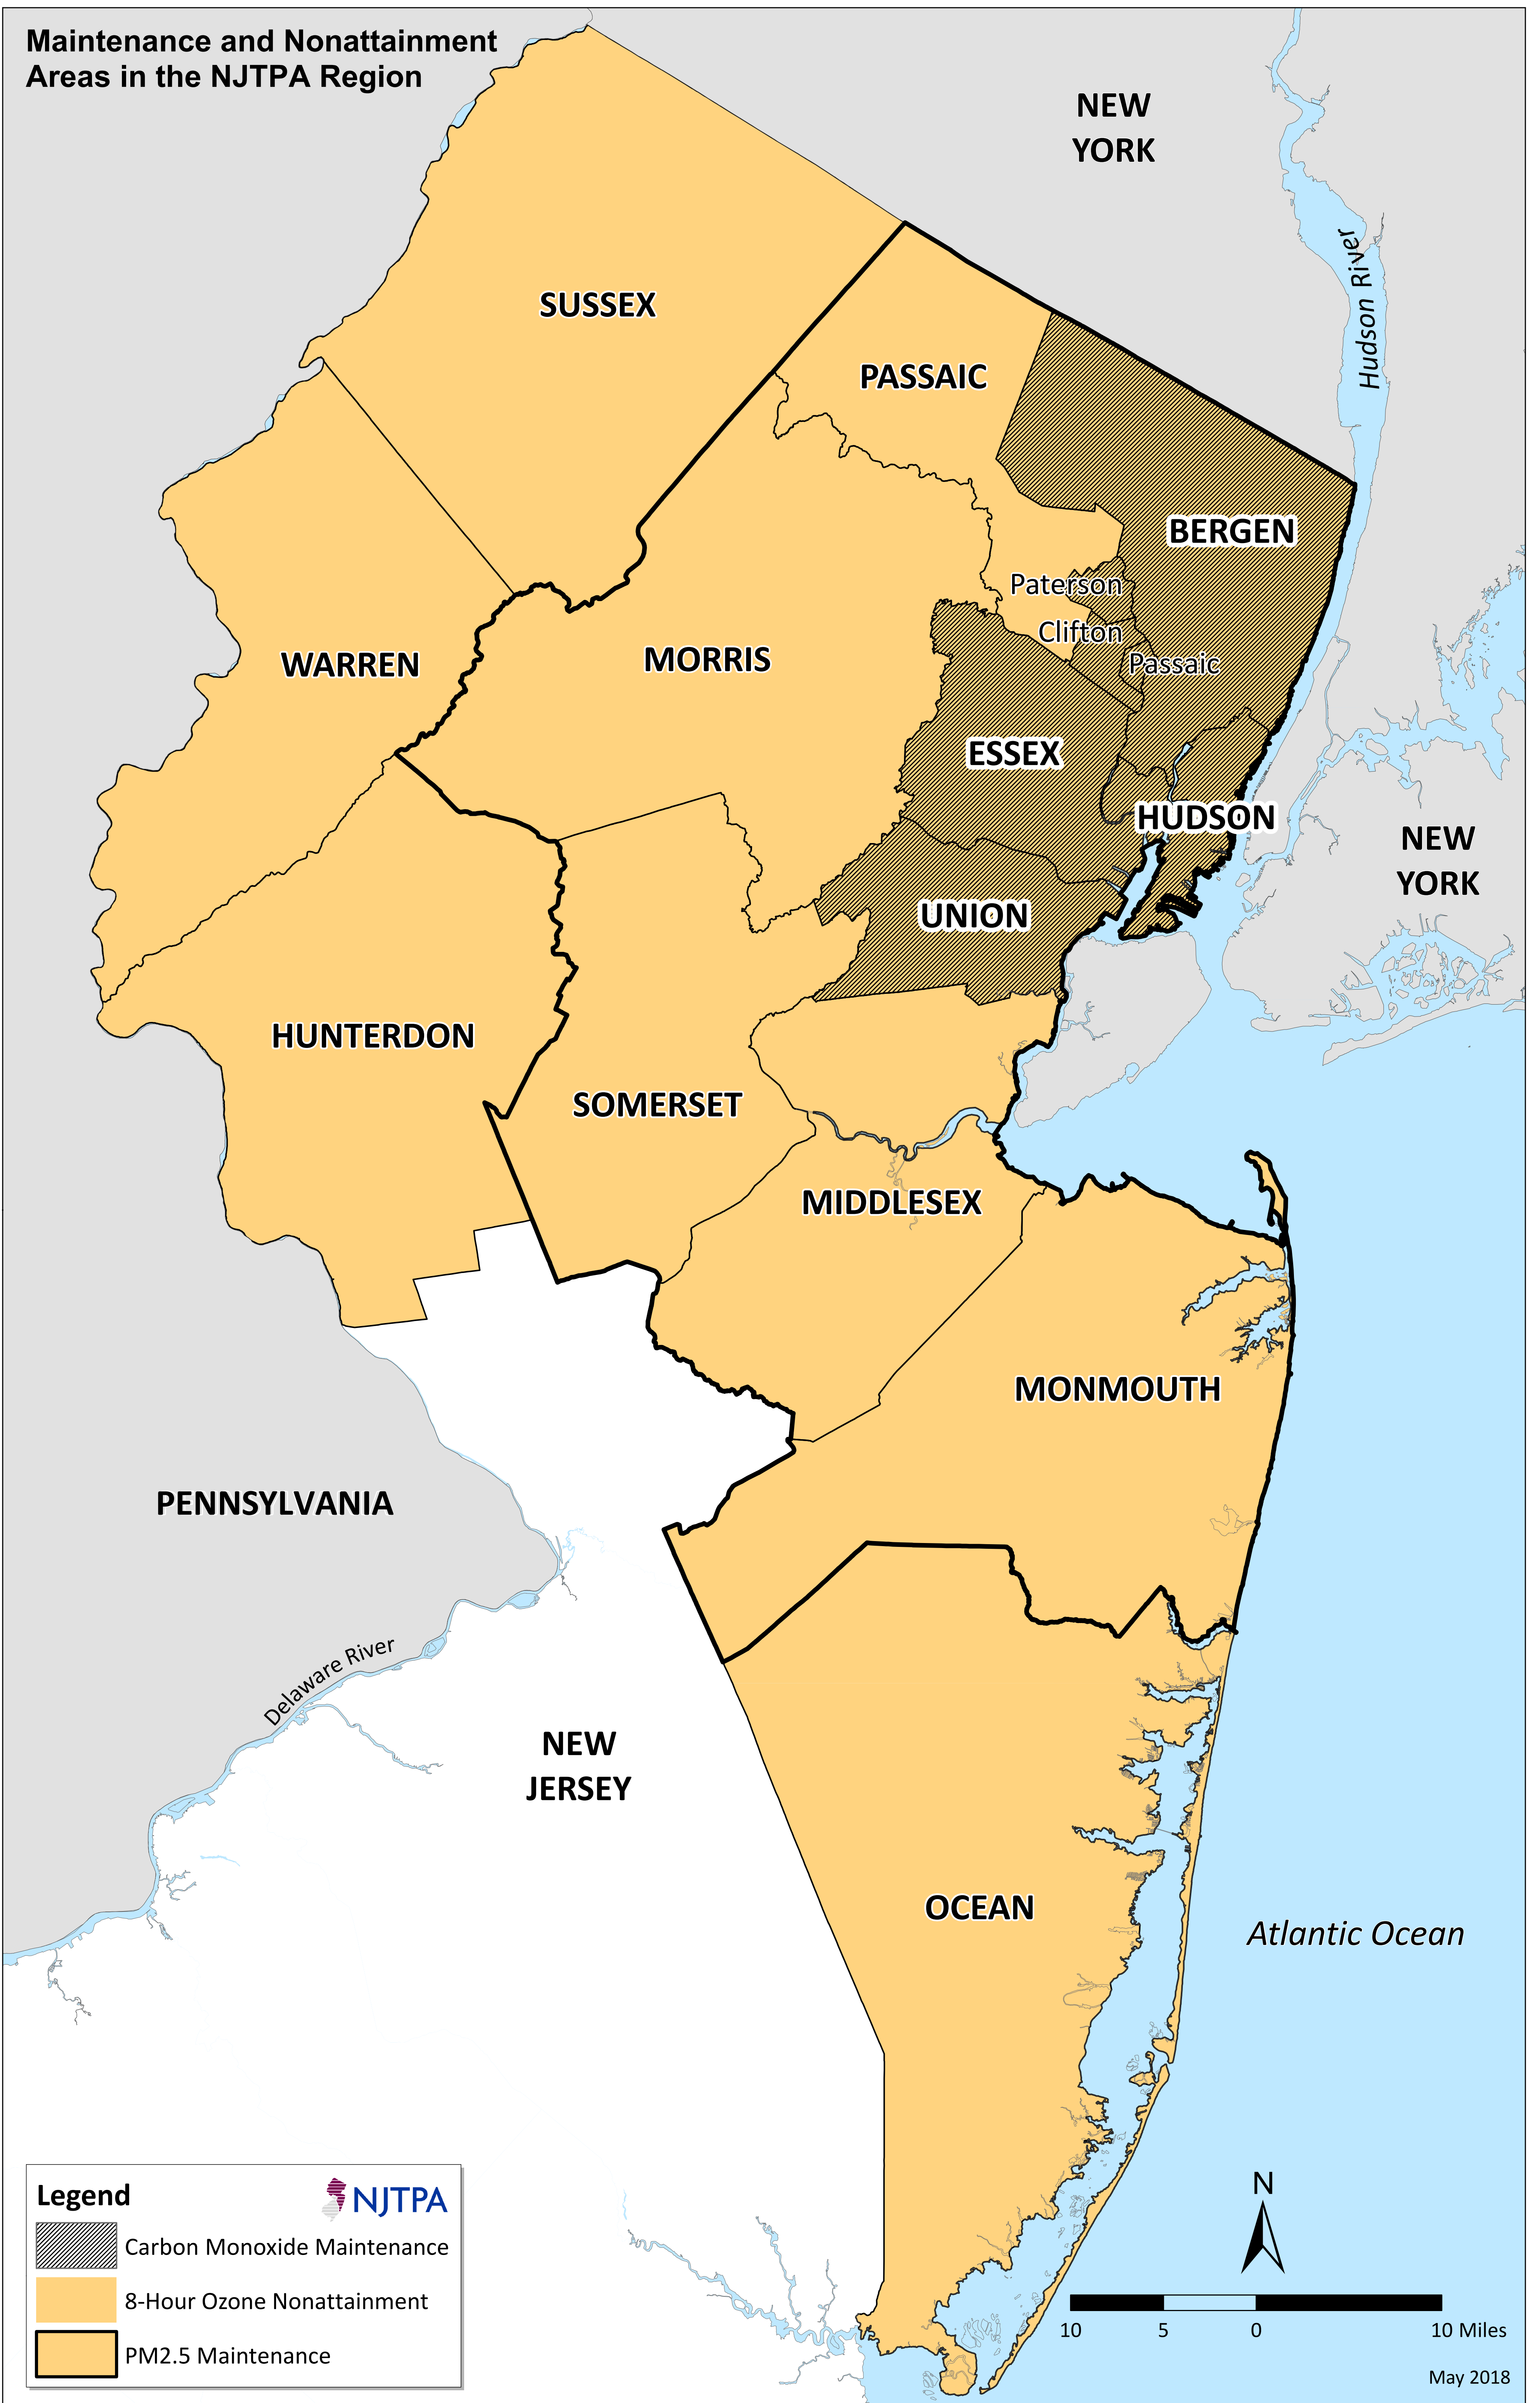

**Maintenance and Nonattainment Areas in the NJTPA Region**

**Legend**

-  Carbon Monoxide Maintenance
-  8-Hour Ozone Nonattainment
-  PM2.5 Maintenance