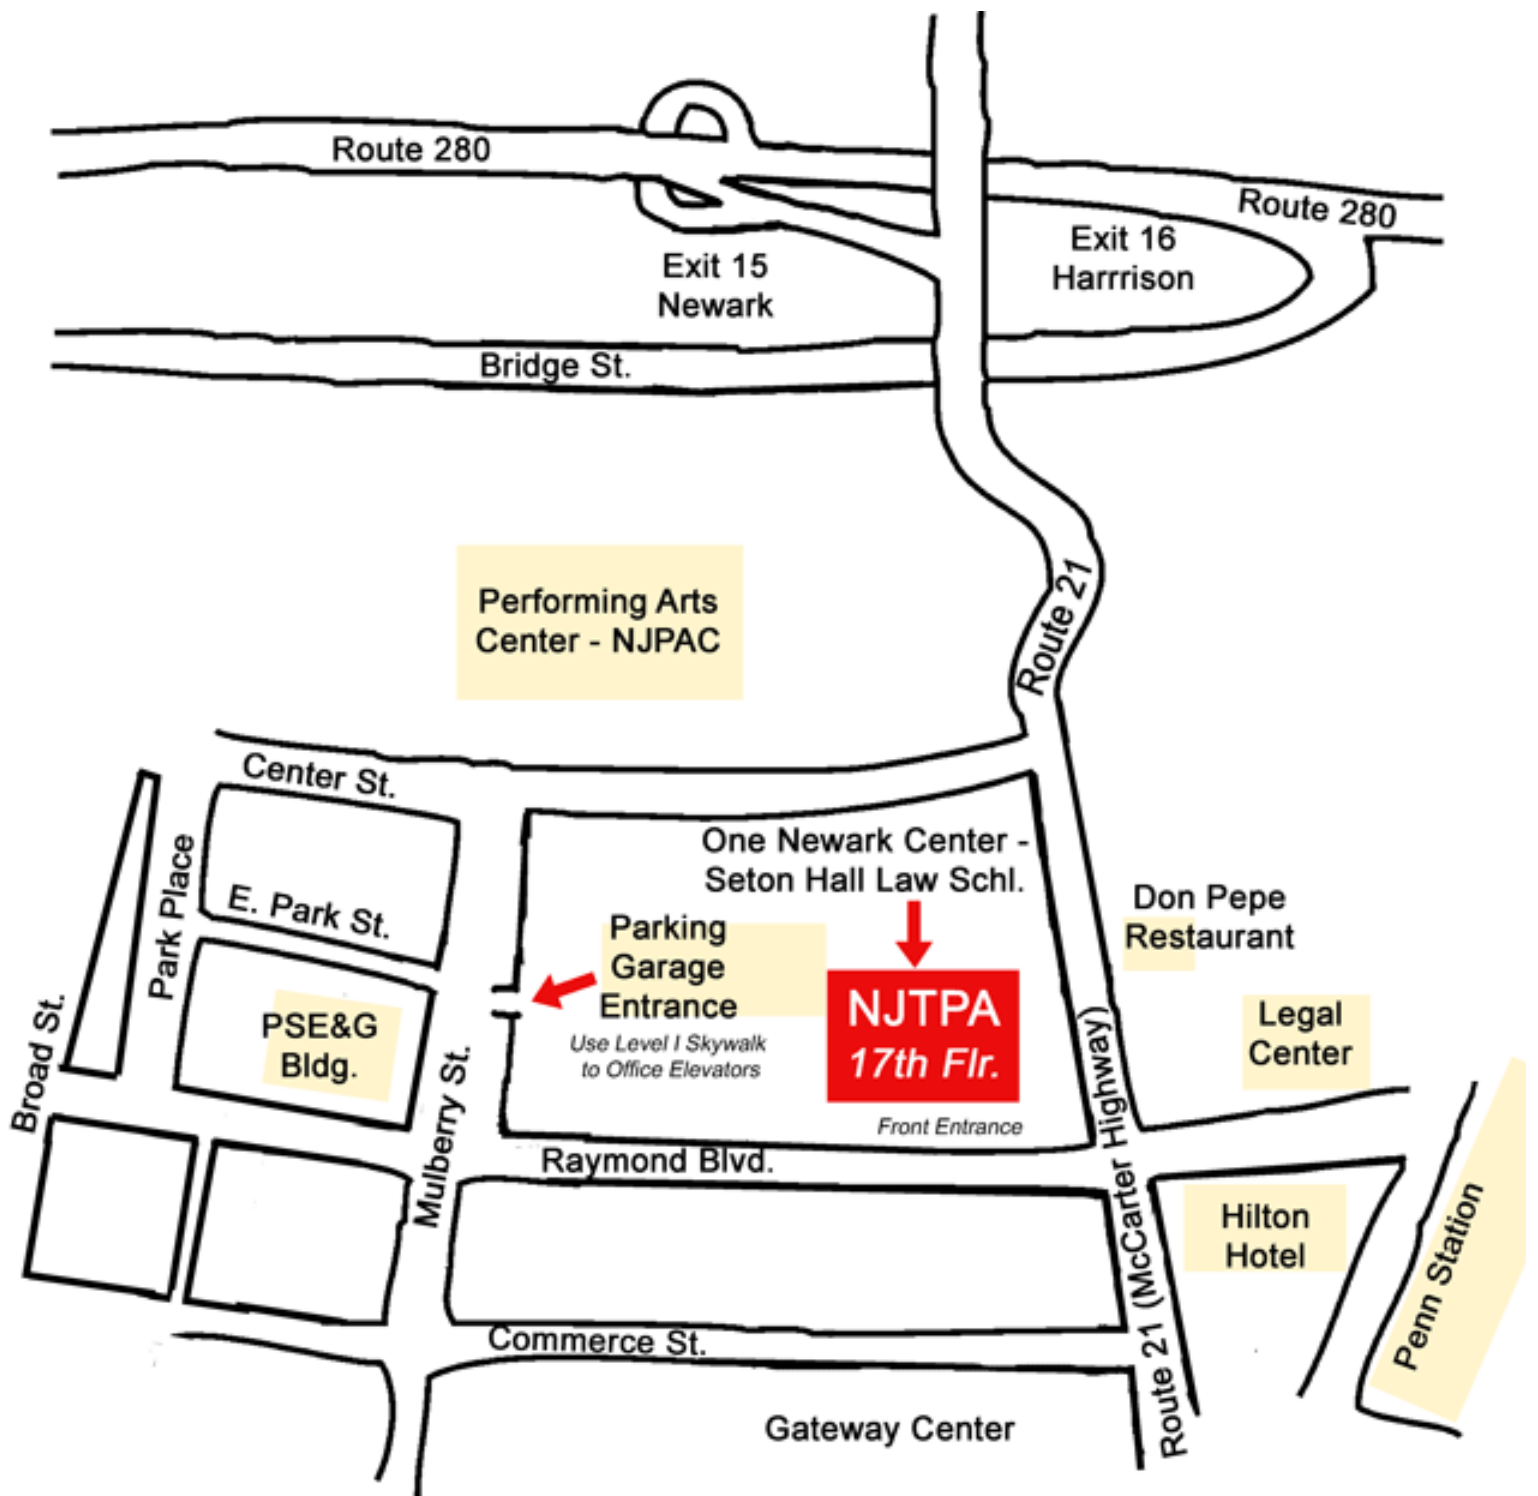

Downtown Newark